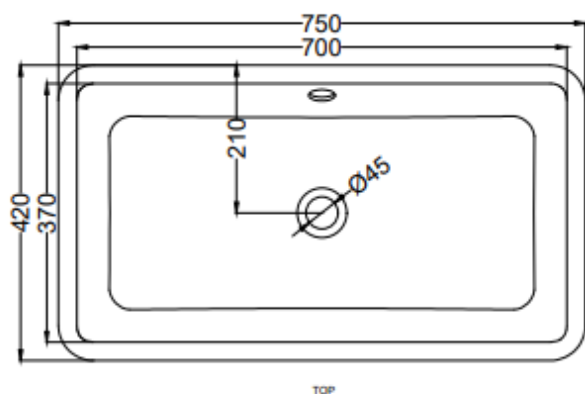

Shui - art. SHLAA7520

lavabo da appoggio 75x20
on-top washbasin 75x20

cielo
handmade in Italy

PESO NETTO/NET WEIGHT: 25,15 Kg

PCS PALLET: 12
PCS PALLET CONTAINER: 24

ACCESSORI/ACCESSORIES:

PIL01 - Piletta universale click-clack CROMO con coperchio in ceramica / Universal click-clack drain in CHROME with ceramic lid

PIL01NM - Piletta universale click-clack NERO MATT con coperchio in ceramica / Universal click-clack drain in MATT BLACK with ceramic lid

PIL01BR - Piletta universale click-clack BRONZO con coperchio in ceramica / Universal click-clack drain in BRONZE with ceramic lid

PIL01CM - Piletta universale click-clack CEMENTO con coperchio in ceramica / Universal click-clack drain in CEMENTO with ceramic lid

SISP - Sifone CROMO / CHROME siphon

SIFN - Sifone NERO MATT / MATT BLACK siphon

SIFBR - Sifone BRONZO / BRONZE siphon

SIFCM - Sifone CEMENTO / CEMENTO siphon

FINITURE

FINISHES

- Bianco/white - glossy
- Nero/black - glossy

Le Terre di Cielo

● Talco	● Arenaria
● Pomice	● Avena
● Brina	● Lino
● Basalto	● Agave
● Lavagna	● Muschio
● Cemento	● Polvere
● Fango	● Cipria
● Cacao	● Canapa

DoP No. 14688.01

Febbraio 2021

TOP

FRONT

SIDE